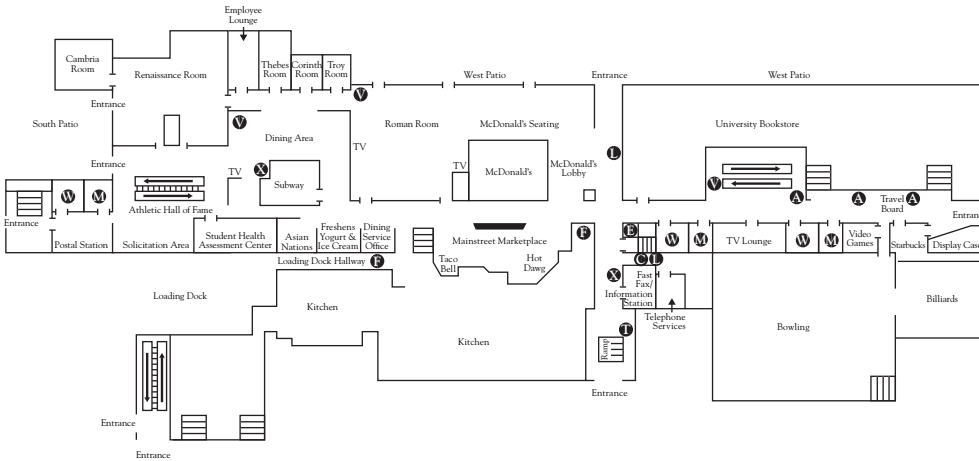

Student Center

Lower Level
Audio Visual (A.V.) Office
Big Muddy Room
Craft Shop
Custodial Office
Hispanic Student Council
International Student Council
Lower Level Lounge
Maintenance Office
Pyramid Room
United Asian American Council
Wood Shop

Key

A Automatic Teller Machine (ATM)	F Freight Elevator
C Copy Machine	M Men's Restrooms
E Elevator	 Stairs
X Dawg Bites E-mail Stations	T Telephones
Escalators	V Vending Area
	W Women's Restrooms
	L Lockers

First Floor

Athletic Hall of Fame
Asian Nations
Bank of Carbondale ATM
Bowling & Billiards
Cambria Room
Corinth Room
Dawg Bytes (E-Mail Stations)
Dining Service Office
Employee Lounge
Fast Fax
Freshen's Yogurt & Ice Cream
Hot Dawg
Information Station
Fast Fax
Laptop Checkout
Lockers/Rentals
Lost & Found
Notary Public
Women's Night Safety Transit
Mainstreet Marketplace
Tuscan Oven Pizza
McDonald's
Postal Station
Public Telephones
Renaissance Room
Roman Room
SIU Credit Union ATM
Starbucks
Student Health
Assessment Center
Subway
Taco Bell
Telephone Services
Television Lounge
Thebes Room
Troy Room
University Bookstore
Vending Area
Video Games

Second Floor

Administrative Offices
Alumni Association
Art Alley
Auditorium
Ballrooms ABCD
Campus Vending Office
Catering Office
Central Ticket Office
Check Cashing
Debit Dawg Office
ID Card Office
Illinois Room
International Lounge
Iroquois Room
John W. Corker Lounge
Kaskaskia Room
Mackinaw Room
Mississippi Room
Missouri Room
New Student Programs Office
Ohio Room
Old Main Lounge
Old Main Restaurant
Old National Bank ATM
Saline Room
Saluki Express Office
Sangamon Room
Scheduling Office
SPACE (Special Programs And Center Events)
Student Alumni Council
Student Trustee
Study Lounge
Vermillion Room
Wabash Room
Welcome Center