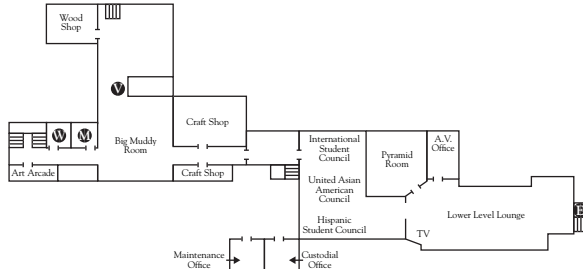

Student Center

Lower Level
Audio Visual (A.V.) Office
Big Muddy Room
Craft Shop
Custodial Office
Hispanic Student Council
International Student Council
Lower Level Lounge
Maintenance Office
Pyramid Room
United Asian American Council
Wood Shop

Key

A Automatic Teller Machine (ATM)	F Freight Elevator
C Copy Machine	M Men's Restrooms
E Elevator	 Stairs
X Dawg Bites E-mail Stations	T Telephones
Escalators	V Vending Area
	W Women's Restrooms
	L Lockers