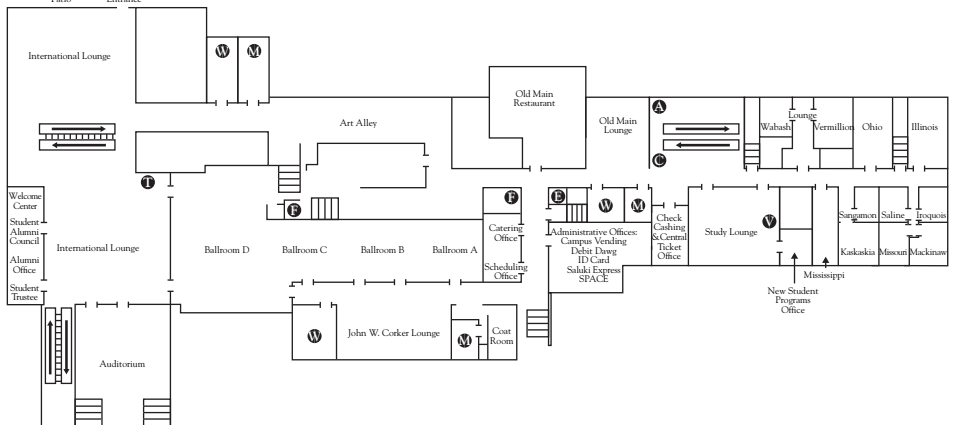

Second Floor

Administrative Offices
Alumni Association
Art Alley
Auditorium
Ballrooms ABCD
Campus Vending Office
Catering Office
Central Ticket Office
Check Cashing
Debit Dawg Office
ID Card Office
Illinois Room
International Lounge
Iroquois Room
John W. Corker Lounge
Kaskaskia Room
Mackinaw Room
Mississippi Room
Missouri Room
New Student Programs Office
Ohio Room
Old Main Lounge
Old Main Restaurant
Old National Bank ATM
Saline Room
Saluki Express Office
Sangamon Room
Scheduling Office
SPACE (Special Programs And Center Events)
Student Alumni Council
Student Trustee
Study Lounge
Vermillion Room
Wabash Room
Welcome Center